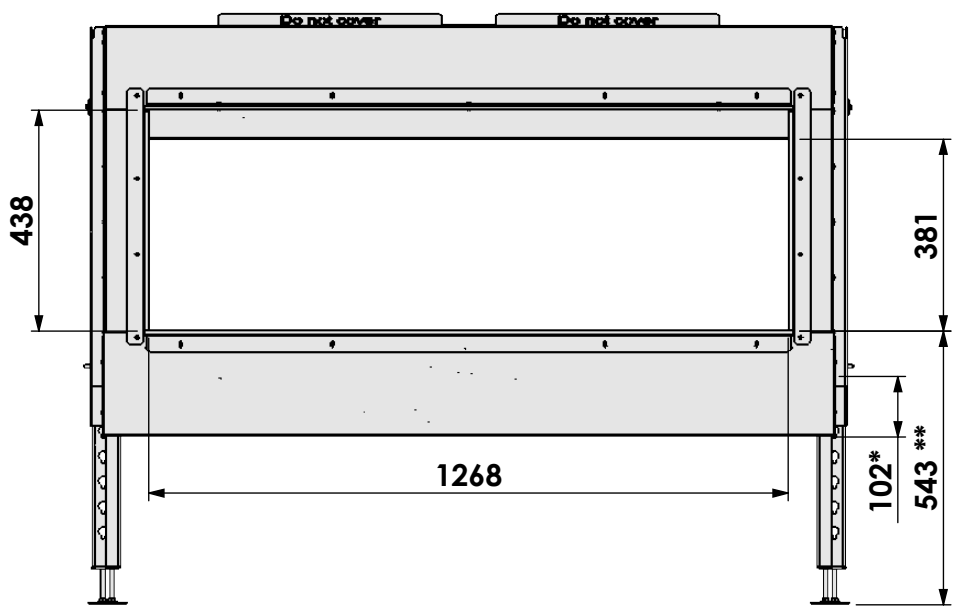

Hidden Door +

* = Gas

barbas

Barbas Bellfires B.V.
 Hallenstraat 17
 5531 AB Bladel
 The Netherlands
 www.barbasbellfires.com

Name: **Gas Fire Front 130-45**

Modifications reserved

Scale: 1:10
 Unit: mm

Version: 0