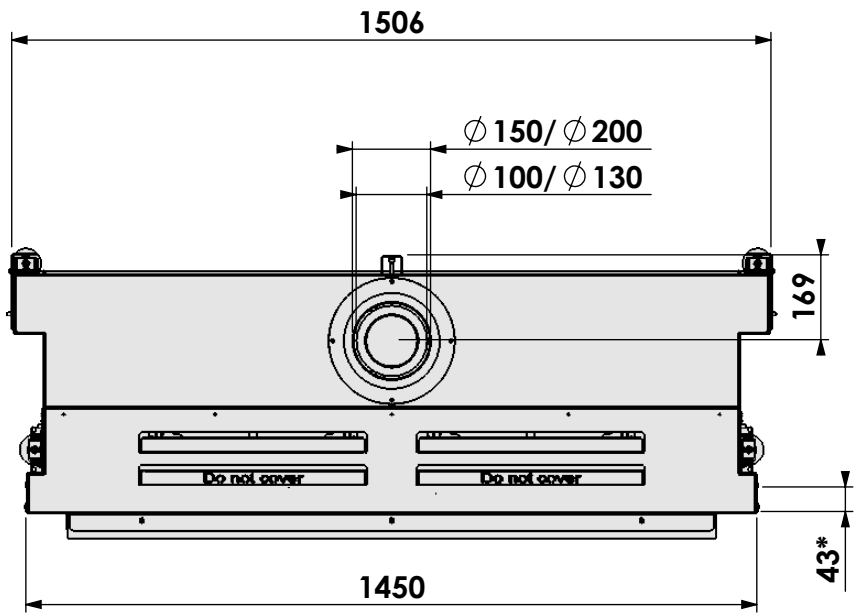

Hidden Door

* = Gas

barbas

Barbas Bellfires B.V.
Hallenstraat 17
5531 AB Bladel
The Netherlands
www.barbasbellfires.com

Name: **Gas Fire Front 130-45**

Modifications reserved

Scale: 1:10
Unit: mm

Version: 0

Hidden Door +

* = Gas

barbas

Barbas Bellfires B.V.
 Hallenstraat 17
 5531 AB Bladel
 The Netherlands
 www.barbasbellfires.com

Name: **Gas Fire Front 130-45**

Modifications reserved

Scale: 1:10
 Unit: mm

Version: 0