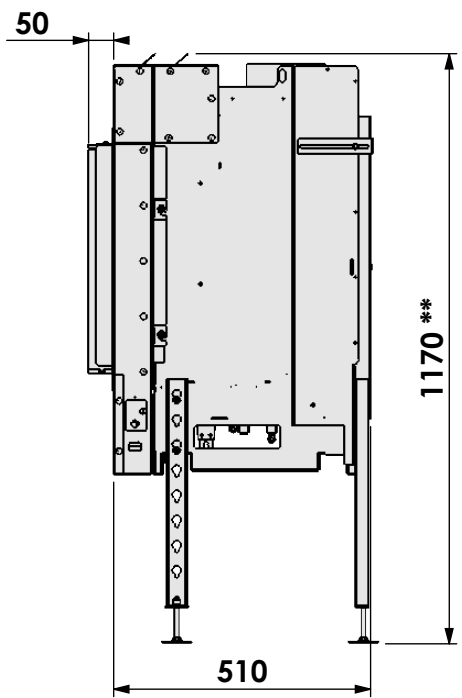

Hidden Door

* = Gas

barbas

Barbas Bellfires B.V.
Hallenstraat 17
5531 AB Bladel
The Netherlands
www.barbasbellfires.com

Name: **Gas Fire Front 130-45**

Modifications reserved

Scale: 1:10
Unit: mm

Version: 0

Hidden Door +

* = Gas

barbas

Barbas Bellfires B.V.
 Hallenstraat 17
 5531 AB Bladel
 The Netherlands
 www.barbasbellfires.com

Name: **Gas Fire Front 130-45**

Modifications reserved

Scale: 1:10
 Unit: mm

Version: 0