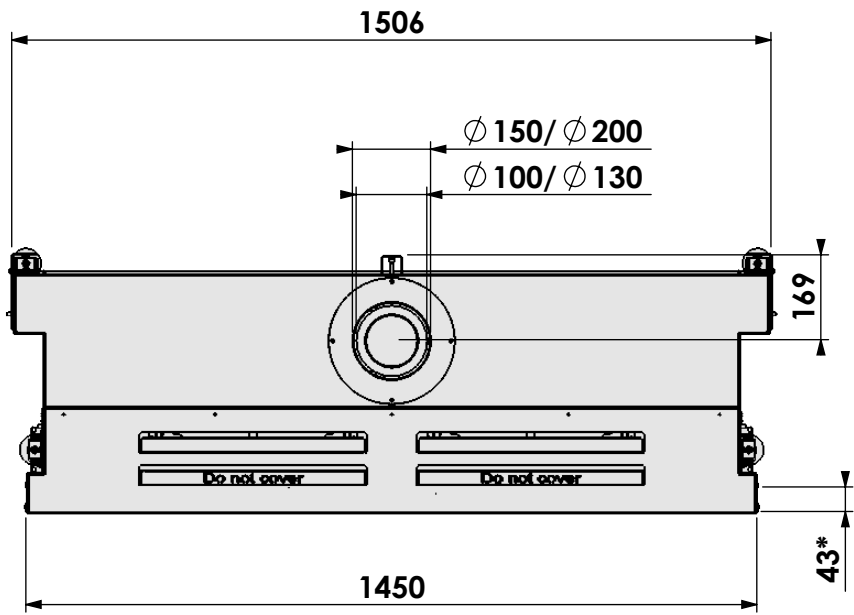

Hidden Door

* = Gas

barbas

Barbas Bellfires B.V.
Hallenstraat 17
5531 AB Bladel
The Netherlands
www.barbasbellfires.com

Name: **Gas Fire Front 130-45**

Modifications reserved

Scale: 1:10
Unit: mm

Version: 0

Hidden Door +

* = Gas

barbas

Barbas Bellfires B.V.
 Hallenstraat 17
 5531 AB Bladel
 The Netherlands
 www.barbasbellfires.com

Name: **Gas Fire Front 130-45**

Modifications reserved

Scale: 1:10
 Unit: mm

Version: 0