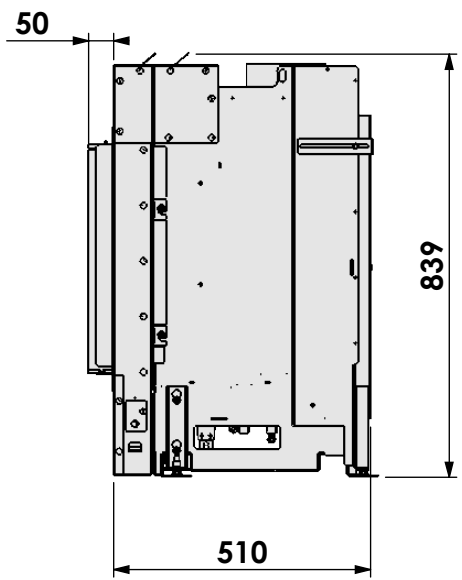

Hidden Door

* = Gas

barbas

Barbas Bellfires B.V.
Hallenstraat 17
5531 AB Bladel
The Netherlands
www.barbasbellfires.com

Name: **Gas Fire Front 130-45**

Modifications reserved

Scale: 1:10
Unit: mm

Version: 0

Hidden Door +

* = Gas

barbas

Barbas Bellfires B.V.
 Hallenstraat 17
 5531 AB Bladel
 The Netherlands
 www.barbasbellfires.com

Name: **Gas Fire Front 130-45**

Modifications reserved

Scale: 1:10
 Unit: mm

Version: 0