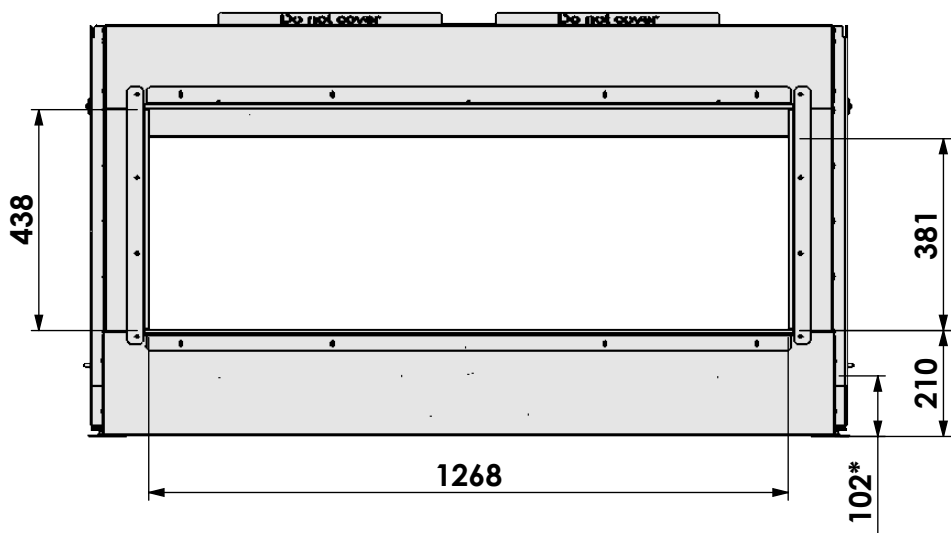

Hidden Door

* = Gas

barbas

Barbas Bellfires B.V.
Hallenstraat 17
5531 AB Bladel
The Netherlands
www.barbasbellfires.com

Name: **Gas Fire Front 130-45**

Modifications reserved

Scale: 1:10
Unit: mm

Version: 0

Hidden Door +

* = Gas

barbas

Barbas Bellfires B.V.
 Hallenstraat 17
 5531 AB Bladel
 The Netherlands
 www.barbasbellfires.com

Name: **Gas Fire Front 130-45**

Modifications reserved

Scale: 1:10
 Unit: mm

Version: 0