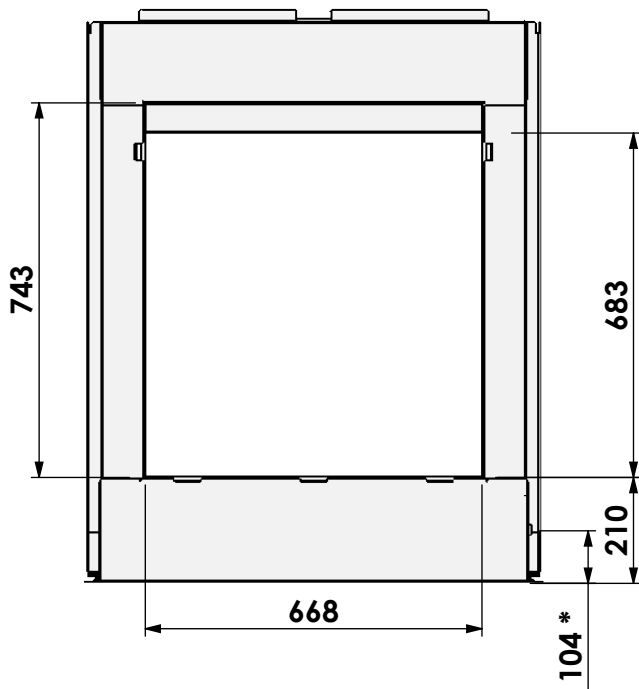

Hidden Door

*=Gas

barbas

Barbas Bellfires B.V.
Hallenstraat 17
5531 AB Bladel
The Netherlands
www.barbasbellfires.com

Name: **Gas Fire Front 70-75**

Modifications reserved

Scale: 1:15
Unit: mm

Version: 0