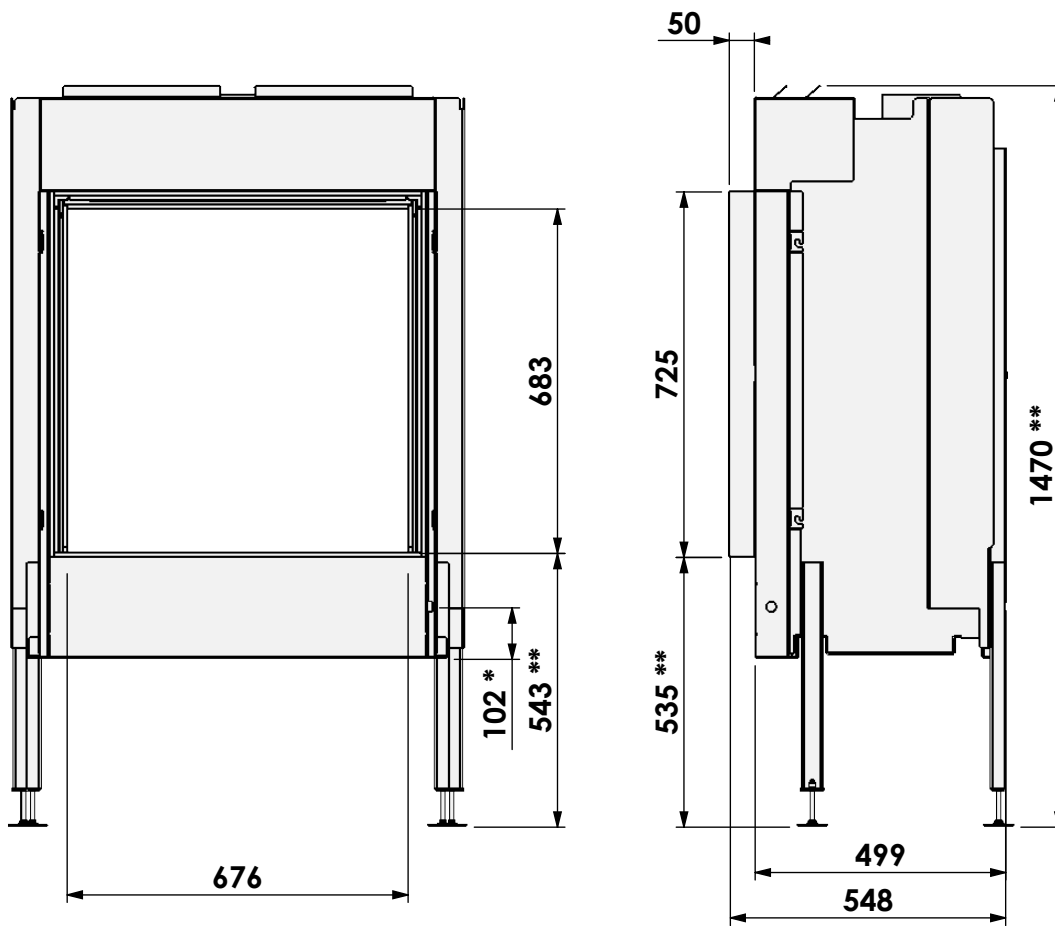

Floating Frame +

*=Gas

barbas

Barbas Bellfires B.V.
 Hallenstraat 17
 5531 AB Bladel
 The Netherlands
 www.barbasbellfires.com

Name: **Gas Fire Front 70-75**

Modifications reserved

Scale: 1:15
 Unit: mm

Version: 0

Modifications reserved

Scale: 1:20
Unit: mm

Version: 0