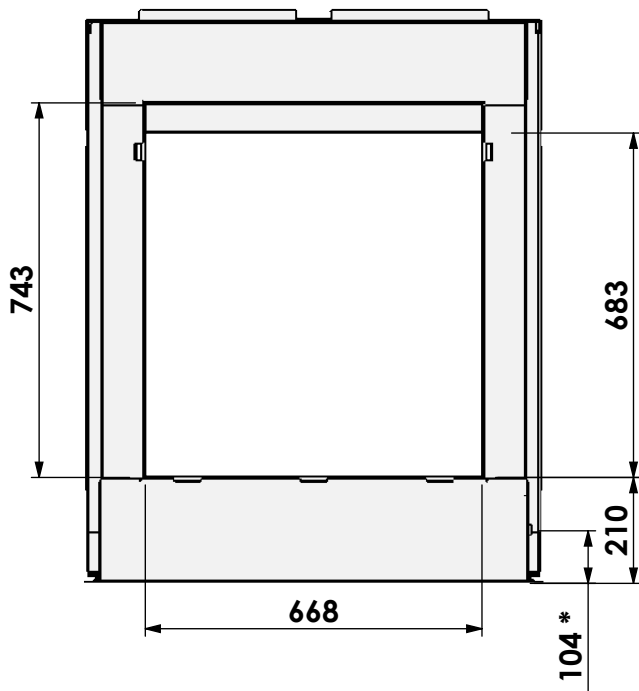

HD met convectiekast
HD with convection housing
HD avec caisse convection
HD mit konvektion Kasten

*=Gas

barbas

Barbas Bellfires B.V.
Hallenstraat 17
5531 AB Bladel
The Netherlands
www.barbasbellfires.com

Name: **Gas Fire Front 70-75**

Modifications reserved

Scale: 1:15
Unit: mm

Version: 0