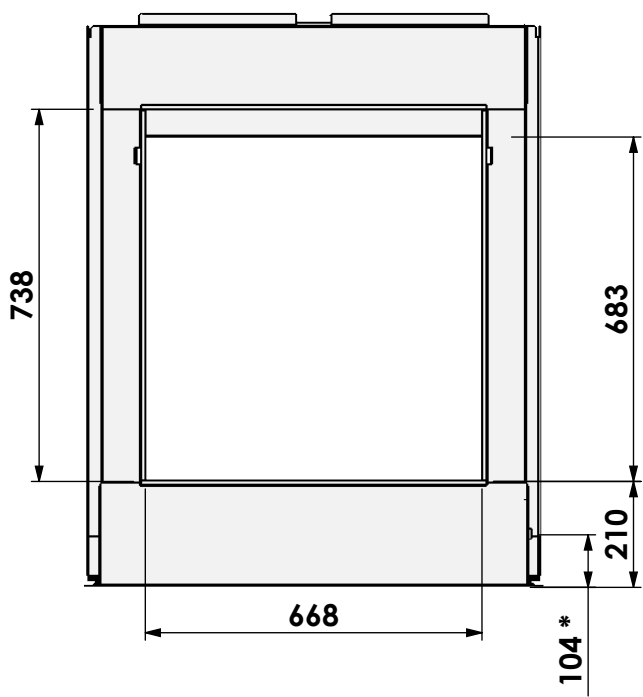

Hidden Door +

*=Gas

barbas

Barbas Bellfires B.V.
Hallenstraat 17
5531 AB Bladel
The Netherlands
www.barbasbellfires.com

Name: **Gas Fire Front 70-75**

Modifications reserved

Scale: 1:15
Unit: mm

Version: 0