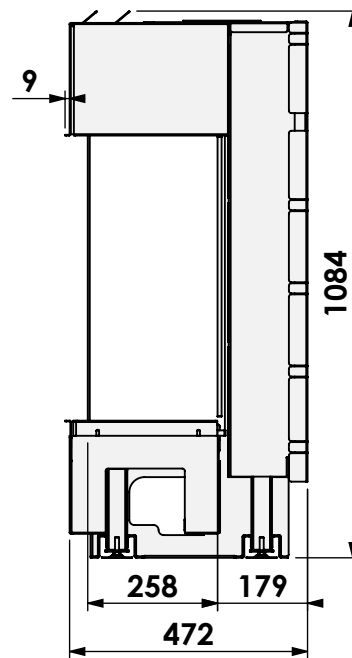

* = Adjustable

barbas

Barbas Bellfires B.V.
 Hallenstraat 17
 5531 AB Bladel
 The Netherlands
 www.barbasbellfires.com

Name: Barbas Gas Fire Panorama 70-55

Modifications reserved

Scale: 1:15
 Unit: mm

Version: 0