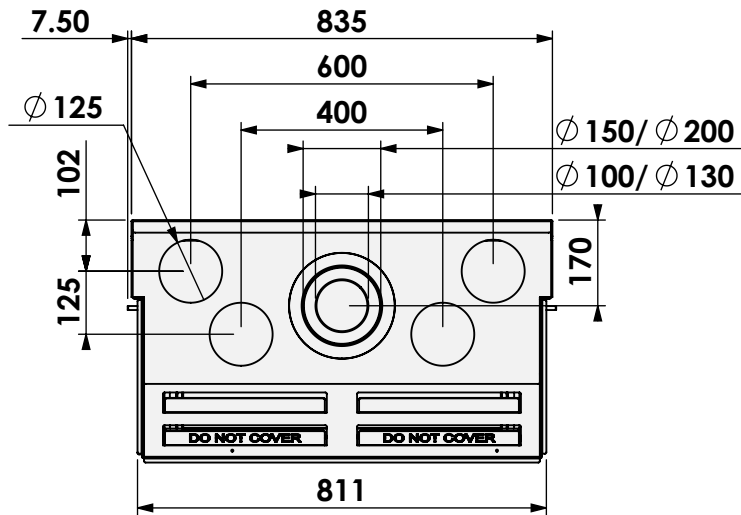

* = Adjustable

barbas

Barbas Bellfires B.V.
 Hallenstraat 17
 5531 AB Bladel
 The Netherlands
 www.barbasbellfires.com

Name: Barbas Gas Fire Panorama 70-55

Modifications reserved

Scale: 1:15
 Unit: mm

Version: 0