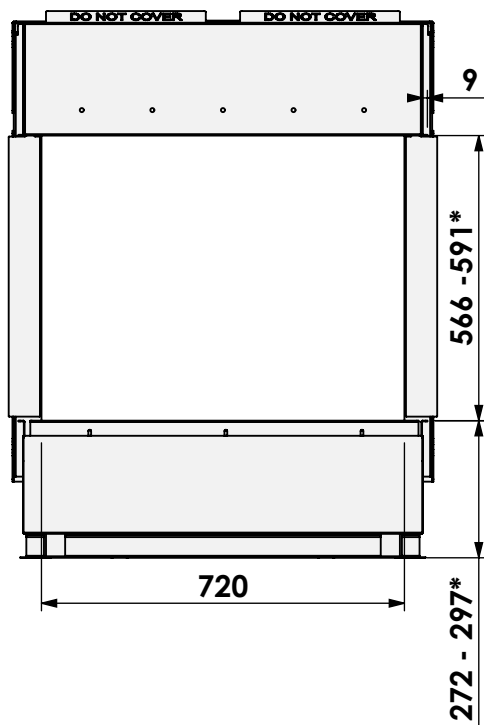

* = Adjustable

barbas

Barbas Bellfires B.V.
 Hallenstraat 17
 5531 AB Bladel
 The Netherlands
 www.barbasbellfires.com

Name: Barbas Gas Fire Panorama 70-55

Modifications reserved

Scale: 1:15
 Unit: mm

Version: 0