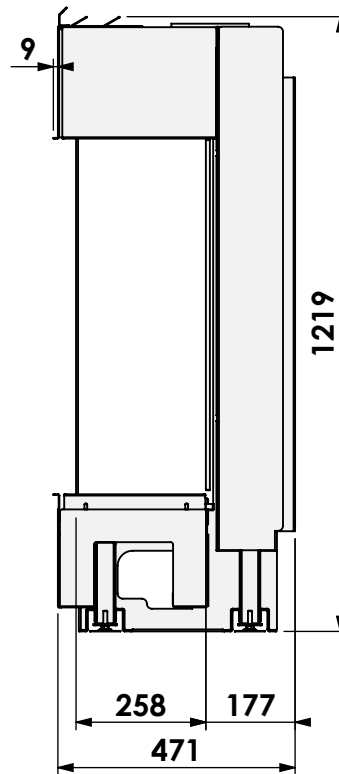

barbas

Barbas Bellfires B.V.
 Hallenstraat 17
 5531 AB Bladel
 The Netherlands
 www.barbasbellfires.com

Name: Barbas Gas Fire Panorama 90-70

Modifications reserved

Scale: 1:15
 Unit: mm

Version: 0

* = adjustable