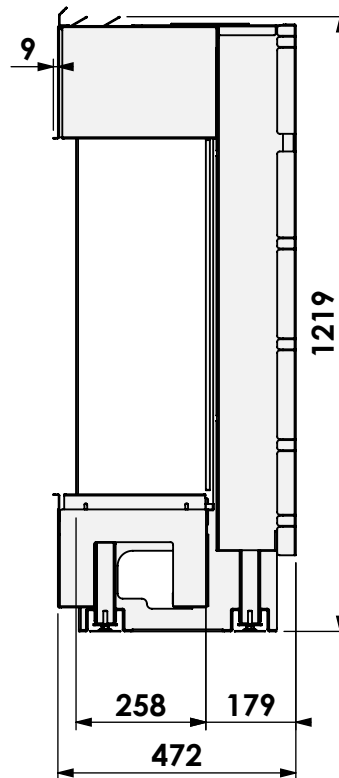

* = adjustable

Kaderloos met convectiekast
Frameless with convection housing
Sans cadre avec caisse convection
Ohne Rahmen mit konvektion Kasten

barbas

Barbas Bellfires B.V.
Hallenstraat 17
5531 AB Bladel
The Netherlands
www.barbasbellfires.com

Name: Barbas Gas Fire Panorama 90-70

Modifications reserved

Scale: 1:15
Unit: mm

Version: 0