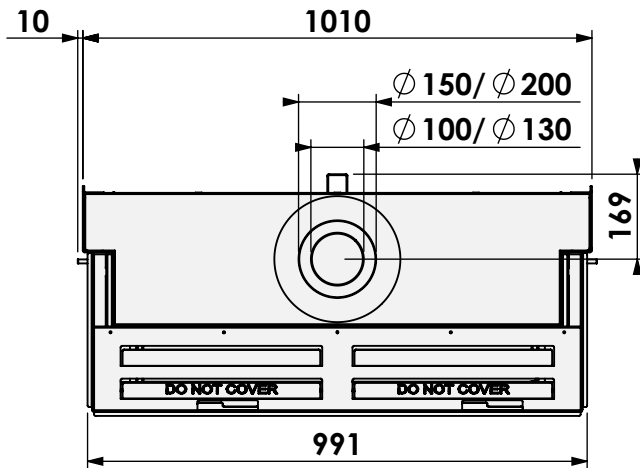

barbas

Barbas Bellfires B.V.
 Hallenstraat 17
 5531 AB Bladel
 The Netherlands
 www.barbasbellfires.com

Name: Barbas Gas Fire Panorama 90-70

Modifications reserved

Scale: 1:15
 Unit: mm

Version: 0

* = adjustable