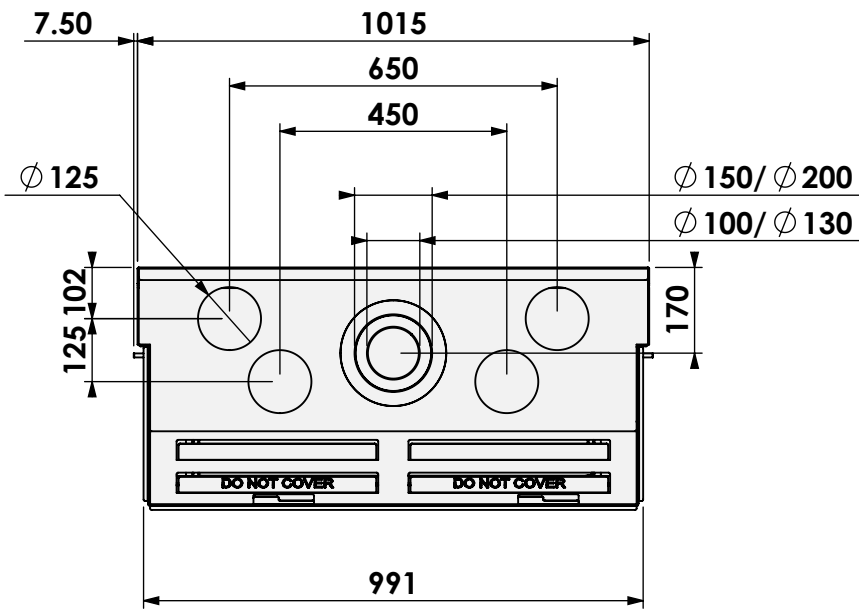

* = adjustable

Kaderloos met convectiekast
Frameless with convection housing
Sans cadre avec caisse convection
Ohne Rahmen mit konvektion Kasten

barbas

Barbas Bellfires B.V.
Hallenstraat 17
5531 AB Bladel
The Netherlands
www.barbasbellfires.com

Name: Barbas Gas Fire Panorama 90-70

Modifications reserved

Scale: 1:15
Unit: mm

Version: 0